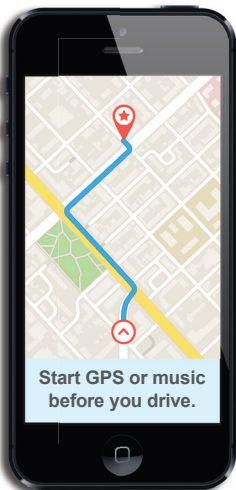

NEW Distracted Driving Law

Effective July 23, 2017

No hand-held cell phone use while driving.

- Even when stopped in traffic or at traffic light
- Includes all electronic devices even tablets, laptops and video games
- No typing messages or accessing information
- No watching videos or using cameras

You CAN use your device if you are:

- Hands-free and can start use by a single touch or swipe of your finger
- Parked or out-of-the-flow of traffic
- Contacting emergency services

Fines:

Standard traffic fine of \$136.

Second offense:

Fine increases to \$234.

The ticket will be reported to your insurance company.

Dangerously Distracted:

You can get a \$99 ticket for other types of distraction such as grooming, smoking or eating, but only if you are pulled over for another traffic offense.

For more information visit: wadrivetozero.com/distracted-driving

TARGET
ZERO

NUEVA Ley de Manejar Distraído

TOMARÁ EFECTO EL 23 DE JULIO DE 2017

No agarre el teléfono celular con sus manos mientras maneja.